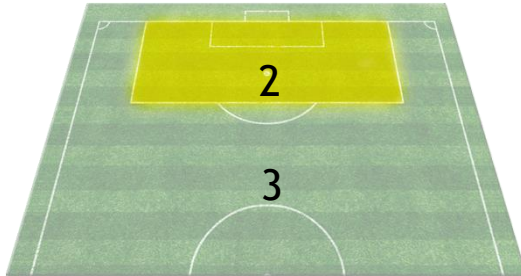

SHOTS MAP

Côte d'Ivoire South Africa

1st HALF

SHOTS

0	Goals	0
1	Save GK	1
1	Woodwork	0
2	Off Target	1
1	Blocked	0