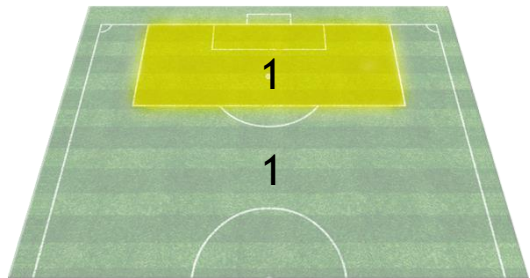

SHOTS MAP

Côte d'Ivoire South Africa

1st HALF

SHOTS

0	Goals	0
1	Save GK	1
1	Woodwork	0
2	Off Target	1
1	Blocked	0

2nd Half

SHOTS

1	Goals	0
1	Save GK	1
0	Woodwork	0
0	Off Target	1
2	Blocked	0