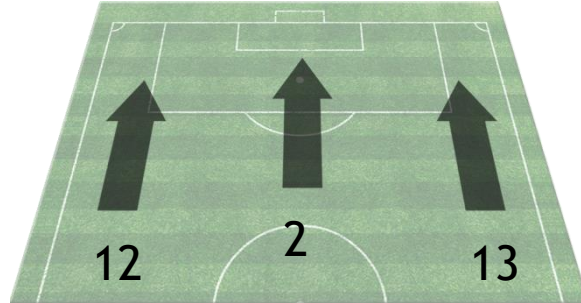

ATTACKS

Côte d'Ivoire

TOTAL