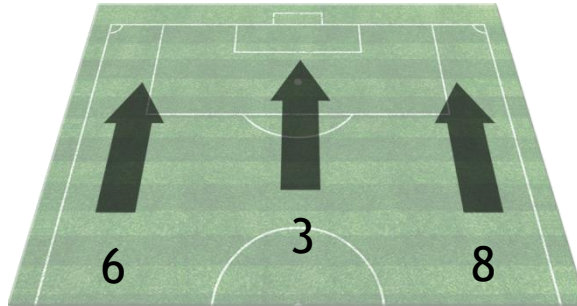

ATTACKS

 Côte d'Ivoire

TOTAL

 South Africa

TOTAL

CROSSES (IN PLAY)

 Côte d'Ivoire		South Africa 	
1st HALF			
			
CROSSES			
0	Complete	1	
5	Incomplete	3	
2nd HALF			
			
CROSSES			
3	Complete	1	
5	Incomplete	3	