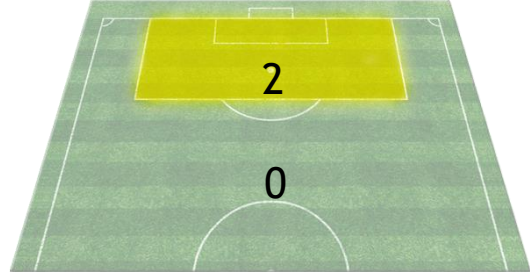

SHOTS MAP

Côte d'Ivoire South Africa

1st HALF

SHOTS

0	Goals	0
1	Save GK	1
1	Woodwork	0
2	Off Target	1
1	Blocked	0

2nd Half

SHOTS

1	Goals	0
1	Save GK	1
0	Woodwork	0
0	Off Target	1
2	Blocked	0