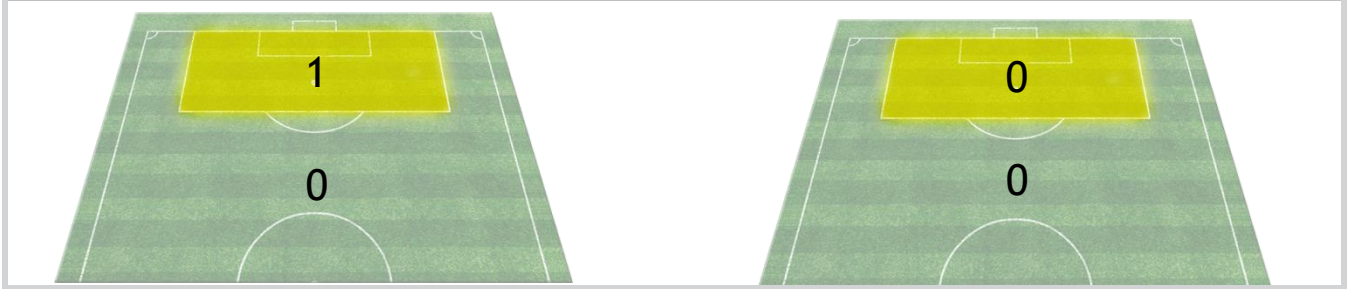

GOALS

Côte d'Ivoire		South Africa	
		Goals*	
0	Head	0	
1	Right Foot	0	
0	Left Foot	0	
0	Other	0	

* own goals not included