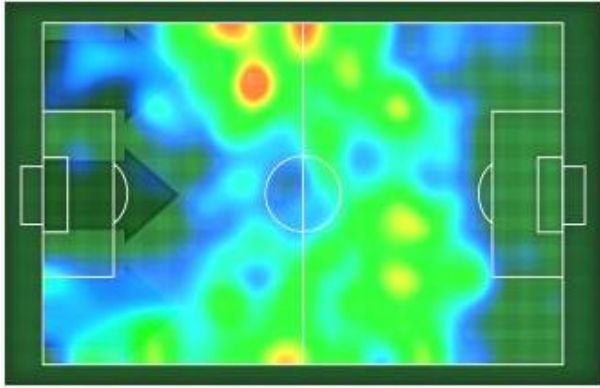

TERRITORIAL POSITION TEAM HEAT MAP

Benin

Guinea-Bissau

TOTAL

BALL POSSESSION HEAT MAP

Benin

Guinea-Bissau

TOTAL

BALL POSSESSION MAP

1	1 - 15min	
	63%	37%
16 - 30min		46%
	54%	46%
31 - 45min		60%
	40%	60%
2	1 - 15min	
	64%	36%
16 - 30min		48%
	52%	48%
31 - 45min		40%
	60%	40%

Group F | Round 2

Benin - Guinea-Bissau