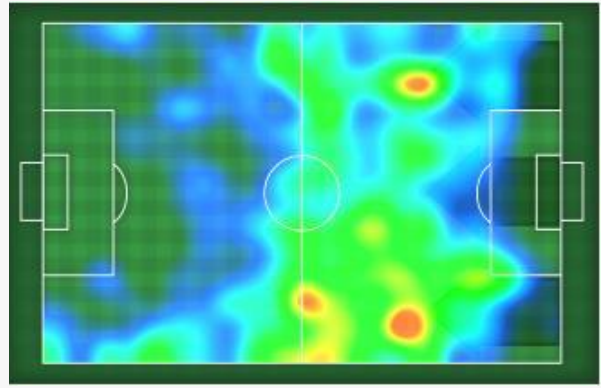

TERRITORIAL POSITION TEAM HEAT MAP

Benin

Guinea-Bissau

TOTAL

BALL POSSESSION HEAT MAP

Benin

Guinea-Bissau

TOTAL

BALL POSSESSION MAP

1	1 - 15min	
	63%	37%
16 - 30min		46%
	54%	46%
31 - 45min		60%
	40%	60%
2	1 - 15min	
	64%	36%
16 - 30min		48%
	52%	48%
31 - 45min		40%
	60%	40%

Group F | Round 2

Benin - Guinea-Bissau