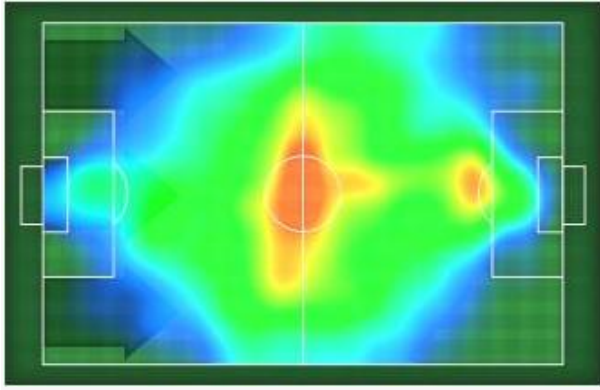

TERRITORIAL POSITION TEAM HEAT MAP

Benin

Guinea-Bissau

TOTAL

BALL POSSESSION HEAT MAP

Benin

Guinea-Bissau

TOTAL

BALL POSSESSION MAP

1	1 - 15min	
	63%	37%
16 - 30min		46%
	54%	46%
31 - 45min		60%
	40%	60%
2	1 - 15min	
	64%	36%
16 - 30min		48%
	52%	48%
31 - 45min		40%
	60%	40%

Group F | Round 2

Benin - Guinea-Bissau