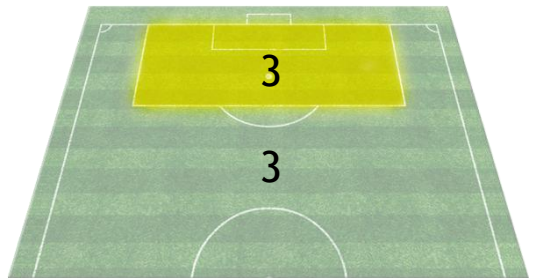

SHOTS MAP

Benin

Guinea-Bissau

1st HALF

SHOTS

0	Goals	0
1	Save GK	1
0	Woodwork	0
5	Off Target	1
0	Blocked	4

2nd Half

SHOTS