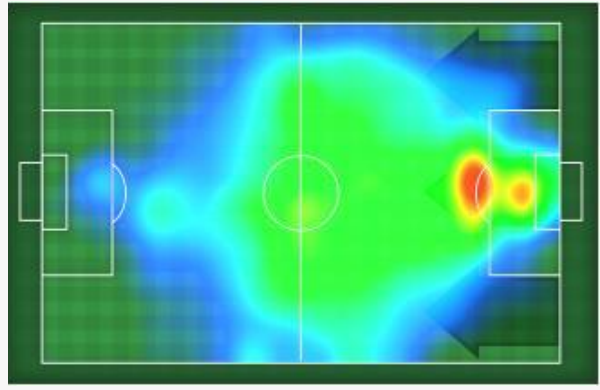

TERRITORIAL POSITION TEAM HEAT MAP

Benin

Guinea-Bissau

TOTAL

BALL POSSESSION HEAT MAP

Benin

Guinea-Bissau

TOTAL

BALL POSSESSION MAP

1	1 - 15min	
	63%	37%
16 - 30min		46%
	54%	46%
31 - 45min		60%
	40%	60%
2	1 - 15min	
	64%	36%
16 - 30min		48%
	52%	48%
31 - 45min		40%
	60%	40%

Group F | Round 2

Benin - Guinea-Bissau