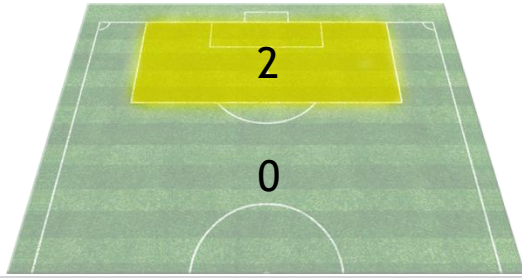

GOALS

Guinea		Goals*		Madagascar	
0	Head	1			
2	Right Foot	1			
0	Left Foot	0			
0	Other	0			

* own goals not included