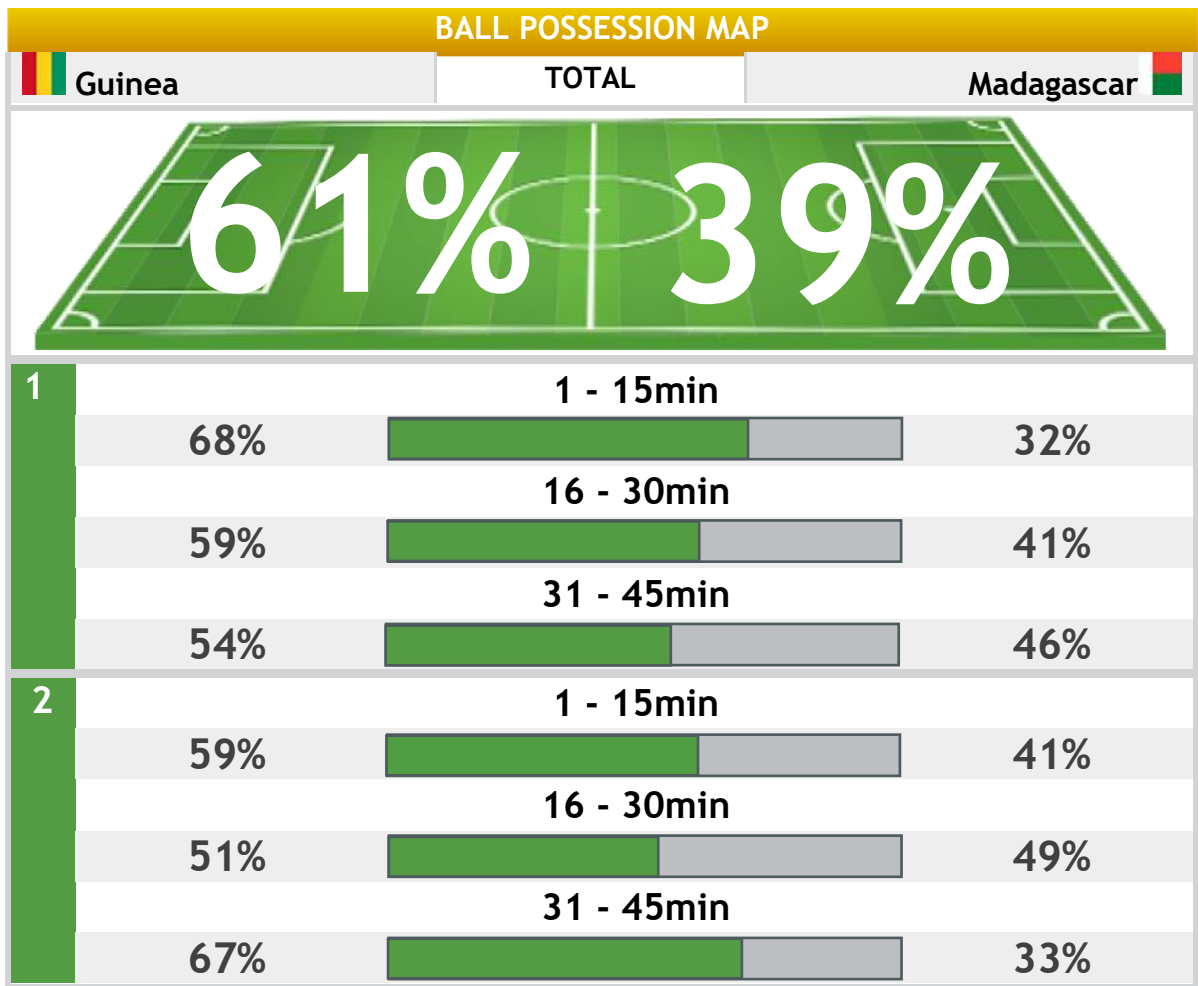

TERRITORIAL POSITION TEAM HEAT MAP

 **Guinea**

Madagascar 

TOTAL

BALL POSSESSION HEAT MAP

Guinea

Madagascar

TOTAL

Group B | Round 1
Guinea - Madagascar

MATCH STATISTIC

 Guinea		Madagascar 
STATS		
61%	Ball Possession	39%
111,228 km	Distance	110,151 km
394	Passes	303
328	Passes Completed	251
83%	Passing Accuracy (%)	82%
15	Shots	6
3	Shots on target	3
8	Goal Chances	2
2	Goals	2
5	Corners	3
1	Offsides	1
ATTACKS		
27	Total	20
12	Left	12
7	Center	3
8	Right	5
CROSSES		
16	Total	11
11	Left	6
5	Right	5
DISCIPLINE		
18	Fouls Committed	13
12	Fouls Suffered	17
0	Yellow Cards	3
0	Red Cards	0