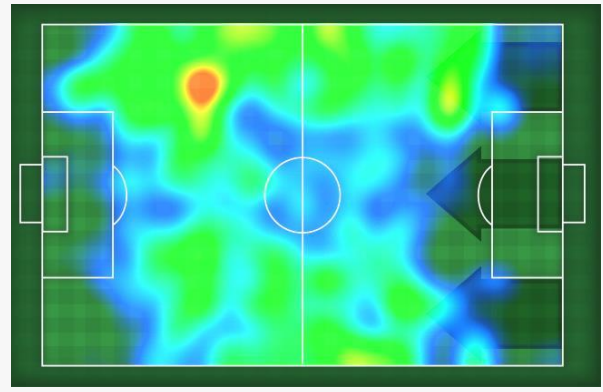

TERRITORIAL POSITION TEAM HEAT MAP

 Nigeria

Guinea 

TOTAL

BALL POSSESSION HEAT MAP

 Nigeria

Guinea 

TOTAL

Group B | Round 2

Nigeria - Guinea

BALL POSSESSION MAP

	Nigeria	TOTAL	Guinea
1	1 - 15min		
	51%		49%
	16 - 30min		
	55%		45%
	31 - 45min		
	40%		60%
2	1 - 15min		
	57%		43%
	16 - 30min		
	65%		35%
	31 - 45min		
	32%		68%