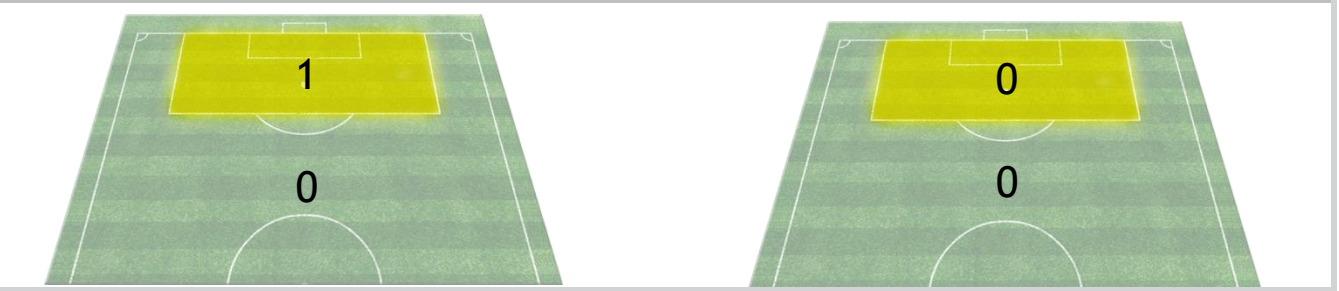

GOALS

Nigeria		Guinea	
		Goals*	
1	Head	0	
0	Right Foot	0	
0	Left Foot	0	
0	Other	0	

* own goals not included