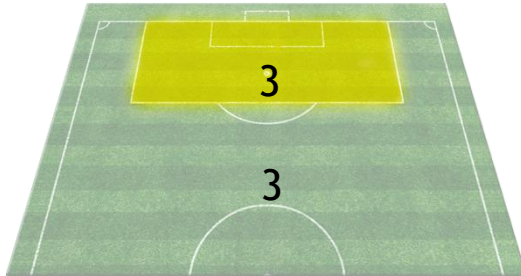

Group B | Round 2

Nigeria - Guinea

CROSSES (TOP PLAYERS)

Nigeria				Guinea			
Player	1st Half	2nd Half	Total	Player	1st Half	2nd Half	Total
15 - M. SIMON	3	2	5	3 - I. SYLLA	1	3	4
7 - A. MUSA	1	3	4	16 - I. TRAORE	1	1	2
18 - A. IWObI	2	1	3	20 - A. BANGOURA	0	1	1
20 - C. AWAZIEM	0	1	1	4 - A. DIAWARA	0	1	1
8 - P. ETEBO	0	1	1	5 - E. SEKA	0	1	1

SHOTS MAP

 Nigeria

Guinea 

1st HALF

SHOTS

0	Goals	0
2	Save GK	4
0	Woodwork	0
4	Off Target	2
0	Blocked	0

2nd Half

SHOTS