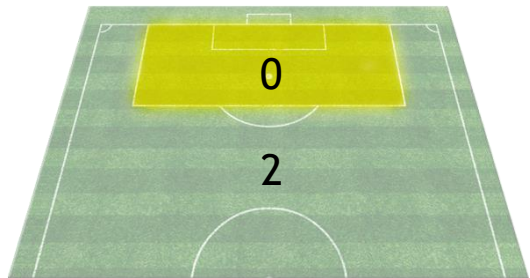

SHOTS MAP

 Nigeria

Guinea 

1st HALF

SHOTS

0	Goals	0
2	Save GK	4
0	Woodwork	0
4	Off Target	2
0	Blocked	0

2nd Half

SHOTS