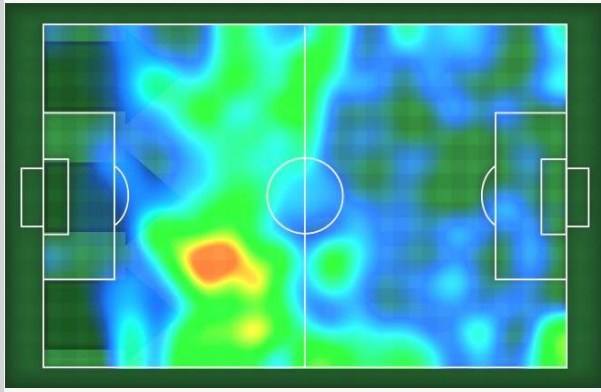

TERRITORIAL POSITION TEAM HEAT MAP

 Nigeria

Guinea 

TOTAL

BALL POSSESSION HEAT MAP

 Nigeria

Guinea 

TOTAL

Group B | Round 2

Nigeria - Guinea

BALL POSSESSION MAP

	Nigeria	TOTAL	Guinea
1	1 - 15min		
	51%		49%
	16 - 30min		
	55%		45%
	31 - 45min		
	40%		60%
2	1 - 15min		
	57%		43%
	16 - 30min		
	65%		35%
	31 - 45min		
	32%		68%